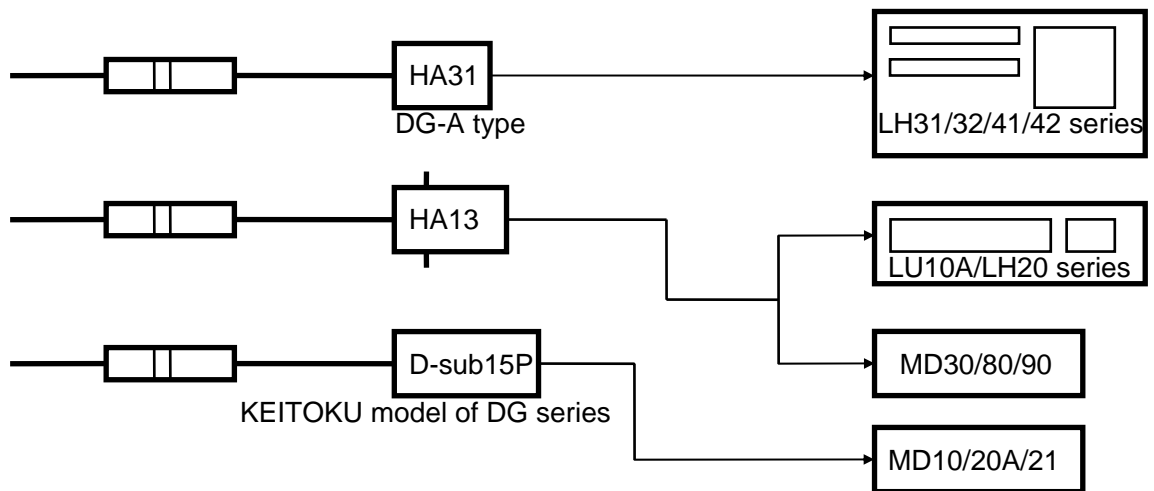

Old and new connection list of Gauge and Counter

Digital gauge

The connection of new digital gauge and counter

1. DG-B series
2. DL-B series
3. DL-BR series
4. DE-BR series

The connection of current digital gauge and new counter

5. DG series

1.DG-B series

*In case of connecting to old counter or current detector, comply with the current DG series.

2. DL-B series

3. DL-BR series

4. DE-BR series

*In case of connecting to old counter or current detector, comply with the current DE series.