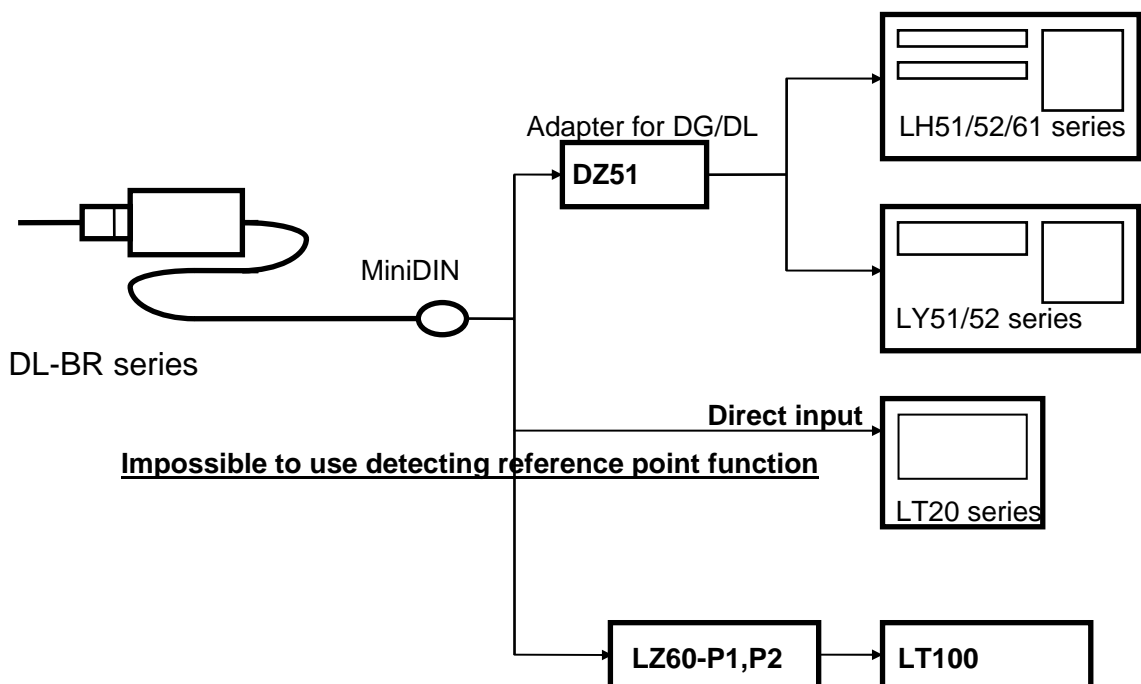

Old and new connection list of Gauge and Counter

Digital gauge

The connection of new digital gauge and counter

1. DG-B series
2. DL-B series
3. DL-BR series
4. DE-BR series

The connection of current digital gauge and new counter

5. DG series

1.DG-B series

*In case of connecting to old counter or current detector, comply with the current DG series.

2. DL-B series

3. DL-BR series

4. DE-BR series

*In case of connecting to old counter or current detector, comply with the current DE series.